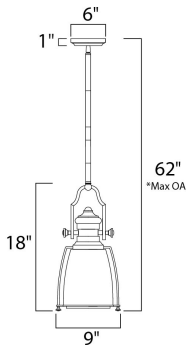

*max overall height

MEASUREMENTS

DIMENSION : 9" L x 9" W x 18" H
 MAX OAH : 62" OAH
 CANOPY : 6" W x 1" H x 6" L
 HANGING WEIGHT : 6.6 lb

LAMPING

INPUT VOLTAGE : 120V
 BULB : 1 x 60W LED E26 Medium , 60W Total
 BULB INCLUDED : (Not Included)
 DIMMABLE : Yes