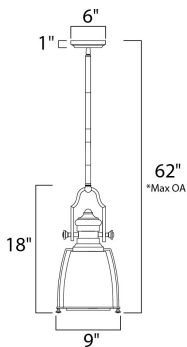

*max overall height

MEASUREMENTS

DIMENSION : 9" L x 9" W x 18" H
 MAX OAH : 62" OAH
 CANOPY : 6" W x 1" H x 6" L
 HANGING WEIGHT : 6.6 lb

LAMPING

INPUT VOLTAGE : 120V
 BULB : 1 x 60W LED E26 Medium , 60W Total
 BULB INCLUDED : (Not Included)
 DIMMABLE : Yes