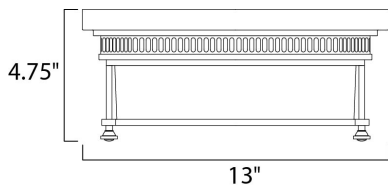

MEASUREMENTS

DIMENSION : 13" L x 13" W x 4.75" H
 HANGING WEIGHT : 5.5 lb

LAMPING

INPUT VOLTAGE : 120V
 BULB : 2 x 60W Incandescent E26 Medium , 120W Total
 BULB INCLUDED : (Not Included)
 DIMMABLE : Yes