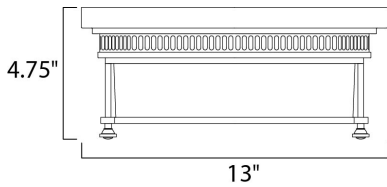

**MEASUREMENTS**

DIMENSION : 13" L x 13" W x 4.75" H  
 HANGING WEIGHT : 5.5 lb

**LAMPING**

INPUT VOLTAGE : 120V  
 BULB : 2 x 60W Incandescent E26 Medium , 120W Total  
 BULB INCLUDED : (Not Included)  
 DIMMABLE : Yes