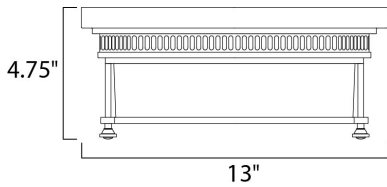

MEASUREMENTS

DIMENSION : 13" L x 13" W x 4.75" H
 HANGING WEIGHT : 5.5 lb

LAMPING

INPUT VOLTAGE : 120V
 BULB : 2 x 60W Incandescent E26 Medium , 120W Total
 BULB INCLUDED : (Not Included)
 DIMMABLE : Yes