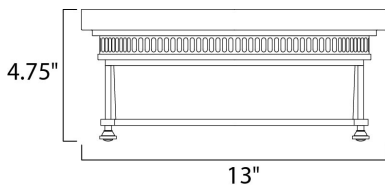

MEASUREMENTS

DIMENSION : 13" L x 13" W x 4.75" H
 HANGING WEIGHT : 5.5 lb

LAMPING

INPUT VOLTAGE : 120V
 BULB : 2 x 60W Incandescent E26 Medium , 120W Total
 BULB INCLUDED : (Not Included)
 DIMMABLE : Yes