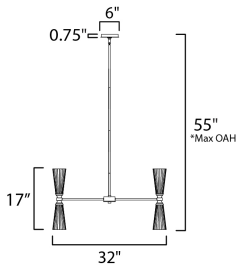

\*max overall height

**MEASUREMENTS**

- DIMENSION : 32" L x 18" W x 17" H
- MAX OAH : 55" OAH
- CANOPY : 6" W x 0.75" H x 6" L
- HANGING WEIGHT : 13.2 lb

**LAMPING**

- INPUT VOLTAGE : 120V
- BULB : 8 x 60W Incandescent E12 Candelabra , 540W Total
- BULB INCLUDED : (Not Included)
- DIMMABLE : Y