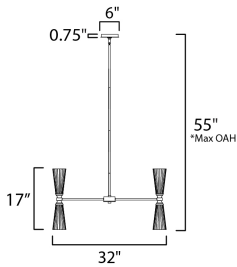

PRODUCT DESCRIPTION

Fluted Satin White glass flares outward from an intricate and thin arm. The contrasting Natural Aged Brass and Matte Black finish adds character to the simple and stately fixtures that easily transition from modern and more traditional spaces.

*max overall height

MEASUREMENTS

- DIMENSION : 32" L x 18" W x 17" H
- MAX OAH : 55" OAH
- CANOPY : 6" W x 0.75" H x 6" L
- HANGING WEIGHT : 13.2 lb

LAMPING

- INPUT VOLTAGE : 120V
- BULB : 8 x 60W Incandescent E12 Candelabra , 540W Total
- BULB INCLUDED : (Not Included)
- DIMMABLE : Y