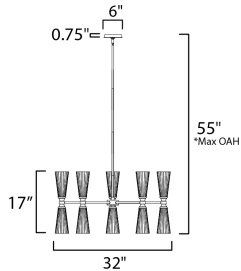

PRODUCT DESCRIPTION

Fluted Satin White glass flares outward from an intricate and thin arm. The contrasting Natural Aged Brass and Matte Black finish adds character to the simple and stately fixtures that easily transition from modern and more traditional spaces.

*max overall height

MEASUREMENTS

- DIMENSION : 32" L x 32" W x 17" H
- MAX OAH : 55" OAH
- CANOPY : 6" W x 0.75" H x 6" L
- HANGING WEIGHT : 15.4 lb

LAMPING

- INPUT VOLTAGE : 120V
- BULB : 1 x 60W Incandescent E12 Candelabra , 600W Total
- BULB INCLUDED : (Not Included)
- DIMMABLE : Y