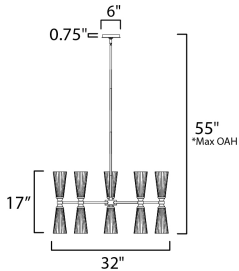

**PRODUCT DESCRIPTION**

Fluted Satin White glass flares outward from an intricate and thin arm. The contrasting Natural Aged Brass and Matte Black finish adds character to the simple and stately fixtures that easily transition from modern and more traditional spaces.

\*max overall height

**MEASUREMENTS**

- DIMENSION : 32" L x 32" W x 17" H
- MAX OAH : 55" OAH
- CANOPY : 6" W x 0.75" H x 6" L
- HANGING WEIGHT : 15.4 lb

**LAMPING**

- INPUT VOLTAGE : 120V
- BULB : 1 x 60W Incandescent E12 Candelabra , 600W Total
- BULB INCLUDED : (Not Included)
- DIMMABLE : Y