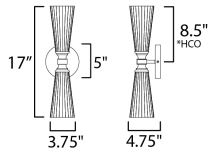

LAMPING

INPUT VOLTAGE : 120V
BULB : 2 x 60W Incandescent E12 Candelabra , 120W Total
BULB INCLUDED : (Not Included)
DIMMABLE : Y
LIGHTING_DIRECTION : Up Down