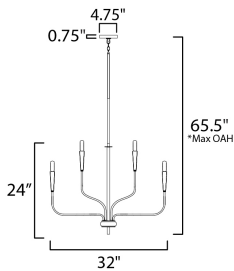

**FINISHES OPTION**

- Black (BK)
- Satin Brass (SBR)

**MATERIAL**

Steel

**RATINGS**

Dry Location

**ADDITIONAL**

OPERATING TEMPERATURE:  
-20°C (-4°F), 40°C (104°F)

**MEASUREMENTS**

- DIMENSION : 32" L x 32" W x 24" H
- MAX OAH : 80" OAH
- CANOPY : 4.75" W x 0.75" H x 4.75" L
- HANGING WEIGHT : 6.65 lb

**LAMPING**

- INPUT VOLTAGE : 120V
- BULB : 9 x 60W Incandescent E12 Candelabra , 540W Total
- BULB INCLUDED : (Not Included)