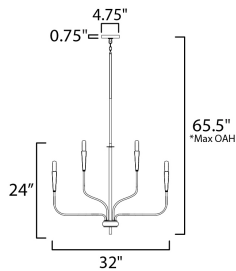

PRODUCT DESCRIPTION

A simple candle style chandelier is given a modern edge with tall tapered candle covers that sit at the ends of curved arms without a bobèche beneath them. Available in Satin Brass or Matte Black, the collection compliments many architectural interiors and allows for creative styling through the selection of lamp type. Pair with our T6 lamp for more modern, industrial flair or classic candelabra for a clean, transitional look. This series provides a convenient new take on the candle chandelier with subtle and unique design details.

MEASUREMENTS

- DIMENSION : 32" L x 32" W x 24" H
- MAX OAH : 80" OAH
- CANOPY : 4.75" W x 0.75" H x 4.75" L
- HANGING WEIGHT : 6.65 lb

LAMPING

- INPUT VOLTAGE : 120V
- BULB : 9 x 60W Incandescent E12 Candelabra , 540W Total
- BULB INCLUDED : (Not Included)

*max overall height

FINISHES OPTION

- Black (BK)
- Satin Brass (SBR)

MATERIAL

Steel

RATINGS

Dry Location

ADDITIONAL