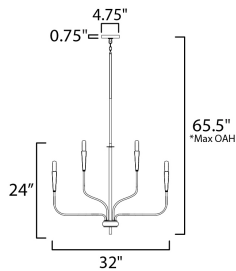

**PRODUCT DESCRIPTION**

A simple candle style chandelier is given a modern edge with tall tapered candle covers that sit at the ends of curved arms without a bobèche beneath them. Available in Satin Brass or Matte Black, the collection compliments many architectural interiors and allows for creative styling through the selection of lamp type. Pair with our T6 lamp for more modern, industrial flair or classic candelabra for a clean, transitional look. This series provides a convenient new take on the candle chandelier with subtle and unique design details.

**MEASUREMENTS**

- DIMENSION : 32" L x 32" W x 24" H
- MAX OAH : 80" OAH
- CANOPY : 4.75" W x 0.75" H x 4.75" L
- HANGING WEIGHT : 6.65 lb

**LAMPING**

- INPUT VOLTAGE : 120V
- BULB : 9 x 60W Incandescent E12 Candelabra , 540W Total
- BULB INCLUDED : (Not Included)

\*max overall height

**FINISHES OPTION**

- Black (BK)
- Satin Brass (SBR)

**MATERIAL**

Steel

**RATINGS**

Dry Location

**ADDITIONAL**