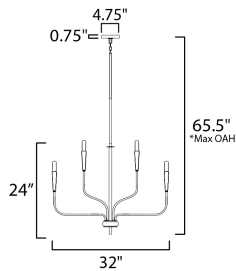

PRODUCT DESCRIPTION

A simple candle style chandelier is given a modern edge with tall tapered candle covers that sit at the ends of curved arms without a bobèche beneath them. Available in Satin Brass or Matte Black, the collection compliments many architectural interiors and allows for creative styling through the selection of lamp type. Pair with our T6 lamp for more modern, industrial flair or classic candelabra for a clean, transitional look. This series provides a convenient new take on the candle chandelier with subtle and unique design details.

MEASUREMENTS

DIMENSION : 32" L x 32" W x 24" H
 MAX OAH : 80" OAH
 CANOPY : 4.75" W x 0.75" H x 4.75" L
 HANGING WEIGHT : 6.65 lb

LAMPING

INPUT VOLTAGE : 120V
 BULB : 9 x 60W Incandescent E12 Candelabra , 540W Total
 BULB INCLUDED : (Not Included)
 DIMMABLE :

*max overall height

FINISHES OPTION

- Black (BK)
- Satin Brass (SBR)

MATERIAL

Steel

RATINGS

Dry Location

ADDITIONAL