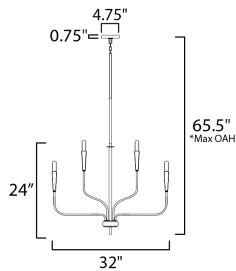

**FINISHES OPTION**

- Black (BK)
- Satin Brass (SBR)

**MATERIAL**

Steel

**RATINGS**

Dry Location

**ADDITIONAL**

OPERATING TEMPERATURE:  
-20°C (-4°F), 40°C (104°F)

**MEASUREMENTS**

- DIMENSION : 32" L x 32" W x 24" H
- MAX OAH : 80" OAH
- CANOPY : 4.75" W x 0.75" H x 4.75" L
- HANGING WEIGHT : 6.65 lb

**LAMPING**

- INPUT VOLTAGE : 120V
- BULB : 9 x 60W Incandescent E12 Candelabra , 540W Total
- BULB INCLUDED : (Not Included)