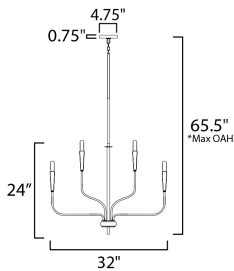

FINISHES OPTION

- Black (BK)
- Satin Brass (SBR)

MATERIAL

Steel

RATINGS

Dry Location

ADDITIONAL

OPERATING TEMPERATURE:
-20°C (-4°F), 40°C (104°F)

MEASUREMENTS

- DIMENSION : 32" L x 32" W x 24" H
- MAX OAH : 80" OAH
- CANOPY : 4.75" W x 0.75" H x 4.75" L
- HANGING WEIGHT : 6.65 lb

LAMPING

- INPUT VOLTAGE : 120V
- BULB : 9 x 60W Incandescent E12 Candelabra , 540W Total
- BULB INCLUDED : (Not Included)