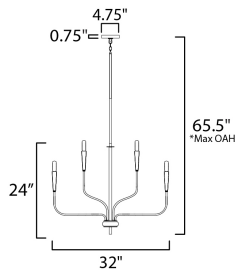

FINISHES OPTION

- Black (BK)
- Satin Brass (SBR)

MATERIAL

Steel

RATINGS

Dry Location

ADDITIONAL

OPERATING TEMPERATURE:
-20°C (-4°F), 40°C (104°F)

MEASUREMENTS

- DIMENSION : 32" L x 32" W x 24" H
- MAX OAH : 80" OAH
- CANOPY : 4.75" W x 0.75" H x 4.75" L
- HANGING WEIGHT : 6.65 lb

LAMPING

- INPUT VOLTAGE : 120V
- BULB : 9 x 60W Incandescent E12 Candelabra , 540W Total
- BULB INCLUDED : (Not Included)