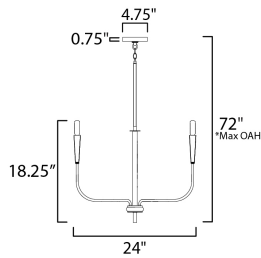

FINISHES OPTION

- Black (BK)
- Satin Brass (SBR)

MATERIAL

Steel

RATINGS

Dry Location

ADDITIONAL

OPERATING TEMPERATURE:
-20°C (-4°F), 40°C (104°F)

*max overall height

MEASUREMENTS

- DIMENSION : 24" L x 24" W x 18.25" H
- MAX OAH : 72" OAH
- CANOPY : 4.75" W x 0.75" H x 4.75" L
- HANGING WEIGHT : 4.02 lb

LAMPING

- INPUT VOLTAGE : 120V
- BULB : 5 x 60W Incandescent E12 Candelabra , 300W Total
- BULB INCLUDED : (Not Included)
- DIMMABLE :