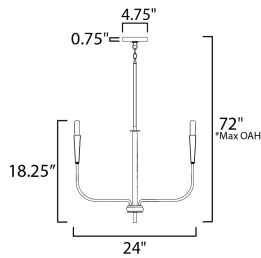

FINISHES OPTION

- Black (BK)
- Satin Brass (SBR)

MATERIAL

Steel

RATINGS

Dry Location

ADDITIONAL

OPERATING TEMPERATURE:
-20°C (-4°F), 40°C (104°F)

MEASUREMENTS

- DIMENSION : 24" L x 24" W x 18.25" H
- MAX OAH : 72" OAH
- CANOPY : 4.75" W x 0.75" H x 4.75" L
- HANGING WEIGHT : 4.02 lb

LAMPING

- INPUT VOLTAGE : 120V
- BULB : 5 x 60W Incandescent E12 Candelabra , 300W Total
- BULB INCLUDED : (Not Included)
- DIMMABLE :