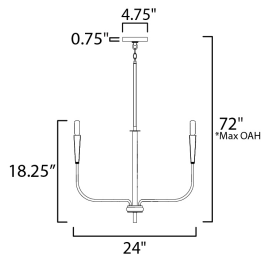

**FINISHES OPTION**

- Black (BK)
- Satin Brass (SBR)

**MATERIAL**

Steel

**RATINGS**

Dry Location

**ADDITIONAL**

OPERATING TEMPERATURE:  
-20°C (-4°F), 40°C (104°F)

**MEASUREMENTS**

- DIMENSION : 24" L x 24" W x 18.25" H
- MAX OAH : 72" OAH
- CANOPY : 4.75" W x 0.75" H x 4.75" L
- HANGING WEIGHT : 4.02 lb

**LAMPING**

- INPUT VOLTAGE : 120V
- BULB : 5 x 60W Incandescent E12 Candelabra , 300W Total
- BULB INCLUDED : (Not Included)
- DIMMABLE :