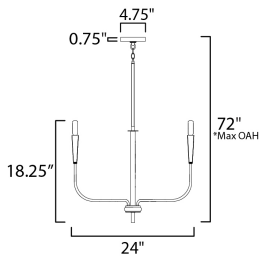

**FINISHES OPTION**

- Black (BK)
- Satin Brass (SBR)

**MATERIAL**

Steel

**RATINGS**

Dry Location

**ADDITIONAL**

OPERATING TEMPERATURE:  
-20°C (-4°F), 40°C (104°F)

**MEASUREMENTS**

- DIMENSION : 24" L x 24" W x 18.25" H
- MAX OAH : 72" OAH
- CANOPY : 4.75" W x 0.75" H x 4.75" L
- HANGING WEIGHT : 4.02 lb

**LAMPING**

- INPUT VOLTAGE : 120V
- BULB : 5 x 60W Incandescent E12 Candelabra , 300W Total
- BULB INCLUDED : (Not Included)
- DIMMABLE :