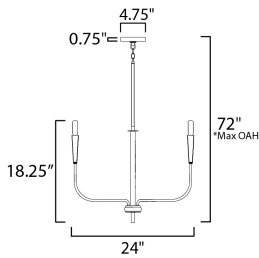

FINISHES OPTION

- Black (BK)
- Satin Brass (SBR)

MATERIAL

Steel

RATINGS

Dry Location

ADDITIONAL

OPERATING TEMPERATURE:
-20°C (-4°F), 40°C (104°F)

MEASUREMENTS

- DIMENSION : 24" L x 24" W x 18.25" H
- MAX OAH : 72" OAH
- CANOPY : 4.75" W x 0.75" H x 4.75" L
- HANGING WEIGHT : 4.02 lb

LAMPING

- INPUT VOLTAGE : 120V
- BULB : 5 x 60W Incandescent E12 Candelabra , 300W Total
- BULB INCLUDED : (Not Included)
- DIMMABLE :