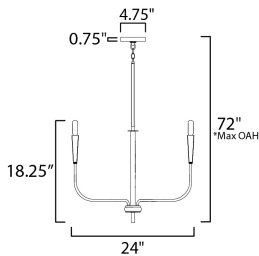

FINISHES OPTION

- Black (BK)
- Satin Brass (SBR)

MATERIAL

Steel

RATINGS

Dry Location

ADDITIONAL

OPERATING TEMPERATURE:
-20°C (-4°F), 40°C (104°F)

MEASUREMENTS

- DIMENSION : 24" L x 24" W x 18.25" H
- MAX OAH : 72" OAH
- CANOPY : 4.75" W x 0.75" H x 4.75" L
- HANGING WEIGHT : 4.02 lb

LAMPING

- INPUT VOLTAGE : 120V
- BULB : 5 x 60W Incandescent E12 Candelabra , 300W Total
- BULB INCLUDED : (Not Included)
- DIMMABLE :