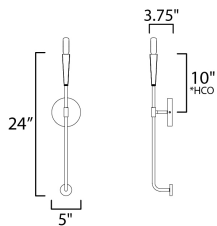

PRODUCT DESCRIPTION

A simple candle style chandelier is given a modern edge with tall tapered candle covers that sit at the ends of curved arms without a bobèche beneath them. Available in Satin Brass or Matte Black, the collection compliments many architectural interiors and allows for creative styling through the selection of lamp type. Pair with our T6 lamp for more modern, industrial flair or classic candelabra for a clean, transitional look. This series provides a convenient new take on the candle chandelier with subtle and unique design details.

FINISHES OPTION

- Black (BK)
- Satin Brass (SBR)

MATERIAL

Steel

RATINGS

Damp Location
ADA

ADDITIONAL

INSTALL UP/DOWN: Up
OPERATING TEMPERATURE:
-20°C (-4°F), 40°C (104°F)

MEASUREMENTS

- DIMENSION : 5" W x 24" H x 3.75" Ext
- MAX OAH : 5" W x 5" H
- HANGING WEIGHT : 1.15 lb

LAMPING

- INPUT VOLTAGE : 120V
- BULB : 1 x 60W Incandescent E12 Candelabra , 60W Total
- BULB INCLUDED : (Not Included)
- DIMMABLE :

Always consult a qualified electrician before installing any lighting product.

WESTERN DISTRIBUTION CENTER (HEADQUARTER)
253 NORTH VINELAND AVE | CITY OF INDUSTRY, CA 91746

EASTERN DISTRIBUTION CENTER
101 GARDNER PARK | PEACHTREE CITY, GA 30269

P. 626.956.4200 | F. 626.956.4225 | maximlighting.com