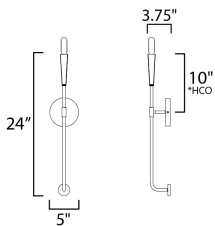

LAMPING

- INPUT VOLTAGE : 120V
- BULB : 1 x 60W Incandescent E12 Candelabra , 60W Total
- BULB INCLUDED : (Not Included)
- DIMMABLE :