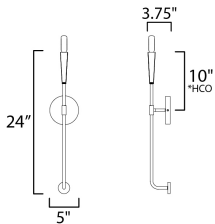

LAMPING

INPUT VOLTAGE : 120V
BULB : 1 x 60W Incandescent E12 Candelabra , 60W Total
BULB INCLUDED : (Not Included)
DIMMABLE :