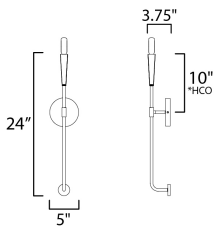

PRODUCT DESCRIPTION

A simple candle style chandelier is given a modern edge with tall tapered candle covers that sit at the ends of curved arms without a bobèche beneath them. Available in Satin Brass or Matte Black, the collection compliments many architectural interiors and allows for creative styling through the selection of lamp type. Pair with our T6 lamp for more modern, industrial flair or classic candelabra for a clean, transitional look. This series provides a convenient new take on the candle chandelier with subtle and unique design details.

FINISHES OPTION

- Black (BK)
- Satin Brass (SBR)

MATERIAL

Steel

RATINGS

Damp Location
ADA

ADDITIONAL

INSTALL UP/DOWN: Up
OPERATING TEMPERATURE:
-20°C (-4°F), 40°C (104°F)

MEASUREMENTS

- DIMENSION : 5" W x 24" H x 3.75" Ext
- MAX OAH : 5" W x 5" H
- HANGING WEIGHT : 1.15 lb

LAMPING

- INPUT VOLTAGE : 120V
- BULB : 1 x 60W Incandescent E12 Candelabra , 60W Total
- BULB INCLUDED : (Not Included)
- DIMMABLE :

Always consult a qualified electrician before installing any lighting product.

WESTERN DISTRIBUTION CENTER (HEADQUARTER)
253 NORTH VINELAND AVE | CITY OF INDUSTRY, CA 91746

EASTERN DISTRIBUTION CENTER
101 GARDNER PARK | PEACHTREE CITY, GA 30269

P. 626.956.4200 | F. 626.956.4225 | maximlighting.com