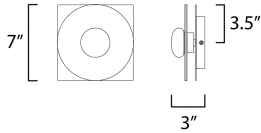

PRODUCT DESCRIPTION

Simplistic frames of Black terminate at machined fittings that support round Frost glass discs with a clear reveal on the outside edge. Satin White glass diffusers conceal LED boards which provide ample light with excellent color rendition.

MEASUREMENTS

DIMENSION : 7" L x 7" W x 7" H x 3.5" Ext
 MAX OAH : 7" W x 7" H
 HANGING WEIGHT : 1.76 lb

LAMPING

INPUT VOLTAGE : 120V
 LUMENS : 380 Rated (300 Del.)
 BULB : 1 x 4W LED PCB Integrated , 4W Total
 BULB INCLUDED : (Integrated)
 DIMMABLE : Triac CL or ELV
 CRI : 90 CRI
 COLOR_TEMP : 3000K
 LIGHTING_DIRECTION : Omni