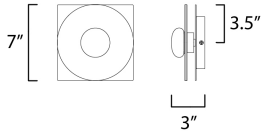

PRODUCT DESCRIPTION

Simplistic frames of Black terminate at machined fittings that support round Frost glass discs with a clear reveal on the outside edge. Satin White glass diffusers conceal LED boards which provide ample light with excellent color rendition.

MEASUREMENTS

DIMENSION : 7" L x 7" W x 7" H x 3.5" Ext
 MAX OAH : 7" W x 7" H
 HANGING WEIGHT : 1.76 lb

LAMPING

INPUT VOLTAGE : 120V
 LUMENS : 380 Rated (300 Del.)
 BULB : 1 x 4W LED PCB Integrated , 4W Total
 BULB INCLUDED : (Integrated)
 DIMMABLE : Triac CL or ELV
 CRI : 90 CRI
 COLOR_TEMP : 3000K
 LIGHTING_DIRECTION : Omni