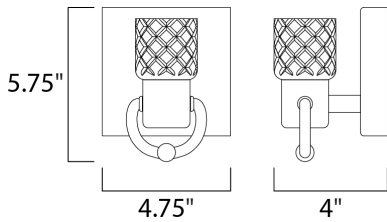

PRODUCT DESCRIPTION

Hand cut Clear crystal goblets adorn cast cups of Polished Nickel sparkle when illuminated by integrated LED. This sophisticated bath vanity collection adds a designer touch to your guest powder room.

MEASUREMENTS

DIMENSION : 4.75" W x 5.75" H x 4" Ext
 MAX OAH : 4.75" W x 1" H
 HANGING WEIGHT : 1.98 lb

LAMPING

INPUT VOLTAGE : 120V
 LUMENS : 315 Rated
 BULB : 1 x 4.5W LED PCB Integrated , 4W Total
 BULB INCLUDED : (Integrated)
 DIMMABLE : Triac CL
 CRI : 80+ CRI
 COLOR_TEMP : 3000K