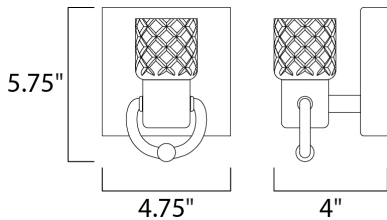

PRODUCT DESCRIPTION

Hand cut Clear crystal goblets adorn cast cups of Polished Nickel sparkle when illuminated by integrated LED. This sophisticated bath vanity collection adds a designer touch to your guest powder room.

MEASUREMENTS

DIMENSION : 4.75" W x 5.75" H x 4" Ext
 MAX OAH : 4.75" W x 1" H
 HANGING WEIGHT : 1.98 lb

LAMPING

INPUT VOLTAGE : 120V
 LUMENS : 315 Rated
 BULB : 1 x 4.5W LED PCB Integrated , 4W Total
 BULB INCLUDED : (Integrated)
 DIMMABLE : Triac CL
 CRI : 80+ CRI
 COLOR_TEMP : 3000K