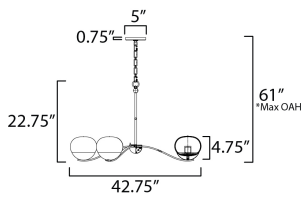

MEASUREMENTS

DIMENSION : 42.75" W x 22.75" H
 MAX OAH : 61" OAH
 CANOPY : 5" W x 0.75" H x 5" L
 HANGING WEIGHT : 23.1 lb

LAMPING

INPUT VOLTAGE : 120V
 BULB : 8 x 60W Incandescent E12 Candelabra , 480W Total
 BULB INCLUDED : (Not Included)
 DIMMABLE : Y