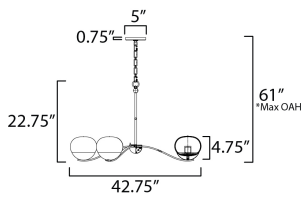

**MEASUREMENTS**

DIMENSION : 42.75" W x 22.75" H  
 MAX OAH : 61" OAH  
 CANOPY : 5" W x 0.75" H x 5" L  
 HANGING WEIGHT : 23.1 lb

**LAMPING**

INPUT VOLTAGE : 120V  
 BULB : 8 x 60W Incandescent E12 Candelabra , 480W Total  
 BULB INCLUDED : (Not Included)  
 DIMMABLE : Y