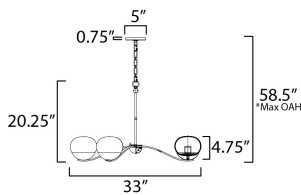

**MEASUREMENTS**

DIMENSION : 33" W x 20.25" H  
 MAX OAH : 58.5" OAH  
 CANOPY : 5" W x 0.75" H x 5" L  
 HANGING WEIGHT : 16.5 lb

**LAMPING**

INPUT VOLTAGE : 120V  
 BULB : 6 x 60W Incandescent E12 Candelabra , 360W Total  
 BULB INCLUDED : (Not Included)  
 DIMMABLE : Y