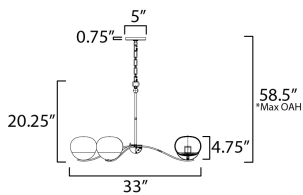

MEASUREMENTS

- DIMENSION : 33" W x 20.25" H
- MAX OAH : 58.5" OAH
- CANOPY : 5" W x 0.75" H x 5" L
- HANGING WEIGHT : 16.5 lb

LAMPING

- INPUT VOLTAGE : 120V
- BULB : 6 x 60W Incandescent E12 Candelabra , 360W Total
- BULB INCLUDED : (Not Included)
- DIMMABLE : Y