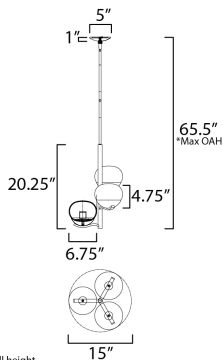

ADDITIONAL

SLOPE: 30
OPERATING TEMPERATURE:
-20°C (-4°F), 40°C (104°F)

MEASUREMENTS

DIMENSION : 15" W x 20.25" H
MAX OAH : 65.5" OAH
CANOPY : 5" W x 1" H x 5" L
HANGING WEIGHT : 5 lb

LAMPING

INPUT VOLTAGE : 120V
BULB : 3 x 60W Incandescent E12 Candelabra , 180W Total
BULB INCLUDED : (Not Included)
DIMMABLE : Y