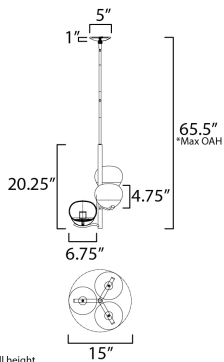

**ADDITIONAL**

SLOPE: 30  
OPERATING TEMPERATURE:  
-20°C (-4°F), 40°C (104°F)

**MEASUREMENTS**

DIMENSION : 15" W x 20.25" H  
MAX OAH : 65.5" OAH  
CANOPY : 5" W x 1" H x 5" L  
HANGING WEIGHT : 5 lb

**LAMPING**

INPUT VOLTAGE : 120V  
BULB : 3 x 60W Incandescent E12 Candelabra , 180W Total  
BULB INCLUDED : (Not Included)  
DIMMABLE : Y

\*max overall height

Always consult a qualified electrician before installing any lighting product.