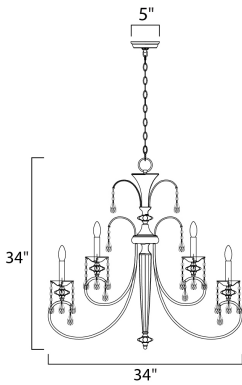

PRODUCT DESCRIPTION

Tradition with a twist, the Montgomery collection's Polished Nickel finish gleams with its curves and delicate arcs. Clear Glass and carefully cut crystals add sparkle. The pendant and semi-flush fixtures include a Blush fabric shade that diffuses the light and warms the glow.

MEASUREMENTS

DIMENSION : 34" W x 34" H
 CANOPY : 5" W x 1.2" H x 5" L
 HANGING WEIGHT : 42.24 lb

LAMPING

INPUT VOLTAGE : 120V
 BULB : 9 x 60W Incandescent E12 Candelabra , 540W Total
 BULB INCLUDED : (Not Included)
 DIMMABLE : Yes

FINISHES OPTION

 Polished Nickel (PN)

GLASS

Clear CL

MATERIAL

Metal, Crystal, Glass

RATINGS

cULus
 Dry Location