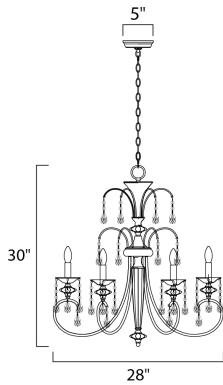

PRODUCT DESCRIPTION

Tradition with a twist, the Montgomery collection's Polished Nickel finish gleams with its curves and delicate arcs. Clear Glass and carefully cut crystals add sparkle. The pendant and semi-flush fixtures include a Blush fabric shade that diffuses the light and warms the glow.

MEASUREMENTS

DIMENSION : 28" W x 30" H
 CANOPY : 5" W x 1.2" H x 5" L
 HANGING WEIGHT : 11.44 lb

LAMPING

INPUT VOLTAGE : 120V
 BULB : 6 x 60W Incandescent E12 Candelabra , 360W Total
 BULB INCLUDED : (Not Included)
 DIMMABLE : Yes

FINISHES OPTION

 Polished Nickel (PN)

GLASS

Clear CL

MATERIAL

Metal, Crystal, Glass

RATINGS

cULus
 Dry Location