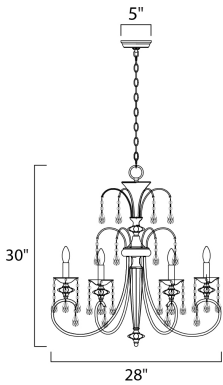

**PRODUCT DESCRIPTION**

Tradition with a twist, the Montgomery collection's Polished Nickel finish gleams with its curves and delicate arcs. Clear Glass and carefully cut crystals add sparkle. The pendant and semi-flush fixtures include a Blush fabric shade that diffuses the light and warms the glow.

**MEASUREMENTS**

DIMENSION : 28" W x 30" H  
 CANOPY : 5" W x 1.2" H x 5" L  
 HANGING WEIGHT : 11.44 lb

**LAMPING**

INPUT VOLTAGE : 120V  
 BULB : 6 x 60W Incandescent E12 Candelabra , 360W Total  
 BULB INCLUDED : (Not Included)  
 DIMMABLE : Yes

**FINISHES OPTION**

 Polished Nickel (PN)

**GLASS**

Clear CL

**MATERIAL**

Metal, Crystal, Glass

**RATINGS**

cULus  
 Dry Location