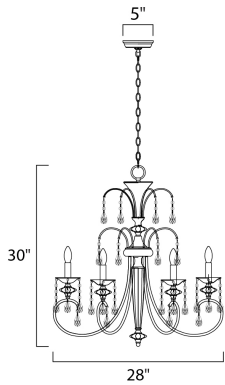

PRODUCT DESCRIPTION

Tradition with a twist, the Montgomery collection's Polished Nickel finish gleams with its curves and delicate arcs. Clear Glass and carefully cut crystals add sparkle. The pendant and semi-flush fixtures include a Blush fabric shade that diffuses the light and warms the glow.

MEASUREMENTS

DIMENSION : 28" W x 30" H
 CANOPY : 5" W x 1.2" H x 5" L
 HANGING WEIGHT : 11.44 lb

LAMPING

INPUT VOLTAGE : 120V
 BULB : 6 x 60W Incandescent E12 Candelabra , 360W Total
 BULB INCLUDED : (Not Included)
 DIMMABLE : Yes

FINISHES OPTION

 Polished Nickel (PN)

GLASS

Clear CL

MATERIAL

Metal, Crystal, Glass

RATINGS

cULus
 Dry Location