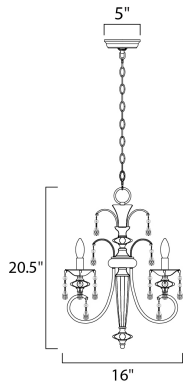

PRODUCT DESCRIPTION

Tradition with a twist, the Montgomery collection's Polished Nickel finish gleams with its curves and delicate arcs. Clear Glass and carefully cut crystals add sparkle. The pendant and semi-flush fixtures include a Blush fabric shade that diffuses the light and warms the glow.

MEASUREMENTS

DIMENSION : 16" W x 20.5" H
 CANOPY : 5" W x 1.2" H x 5" L
 HANGING WEIGHT : 4.62 lb

LAMPING

INPUT VOLTAGE : 120V
 BULB : 3 x 60W Incandescent E12 Candelabra , 180W Total
 BULB INCLUDED : (Not Included)
 DIMMABLE : Yes

FINISHES OPTION

 Polished Nickel (PN)

GLASS

Clear CL

MATERIAL

Metal, Crystal, Glass

RATINGS

cULus
 Dry Location