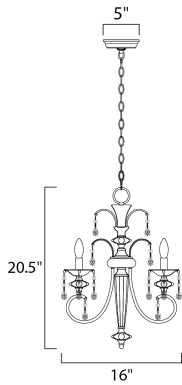

PRODUCT DESCRIPTION

Tradition with a twist, the Montgomery collection's Polished Nickel finish gleams with its curves and delicate arcs. Clear Glass and carefully cut crystals add sparkle. The pendant and semi-flush fixtures include a Blush fabric shade that diffuses the light and warms the glow.

MEASUREMENTS

DIMENSION : 16" W x 20.5" H
 CANOPY : 5" W x 1.2" H x 5" L
 HANGING WEIGHT : 4.62 lb

LAMPING

INPUT VOLTAGE : 120V
 BULB : 3 x 60W Incandescent E12 Candelabra , 180W Total
 BULB INCLUDED : (Not Included)
 DIMMABLE : Yes

FINISHES OPTION

 Polished Nickel (PN)

GLASS

Clear CL

MATERIAL

Metal, Crystal, Glass

RATINGS

cULus
 Dry Location