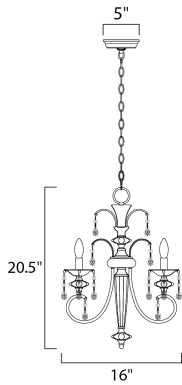

**PRODUCT DESCRIPTION**

Tradition with a twist, the Montgomery collection's Polished Nickel finish gleams with its curves and delicate arcs. Clear Glass and carefully cut crystals add sparkle. The pendant and semi-flush fixtures include a Blush fabric shade that diffuses the light and warms the glow.

**MEASUREMENTS**

DIMENSION : 16" W x 20.5" H  
 CANOPY : 5" W x 1.2" H x 5" L  
 HANGING WEIGHT : 4.62 lb

**LAMPING**

INPUT VOLTAGE : 120V  
 BULB : 3 x 60W Incandescent E12 Candelabra , 180W Total  
 BULB INCLUDED : (Not Included)  
 DIMMABLE : Yes

**FINISHES OPTION**

 Polished Nickel (PN)

**GLASS**

Clear CL

**MATERIAL**

Metal, Crystal, Glass

**RATINGS**

cULus  
 Dry Location