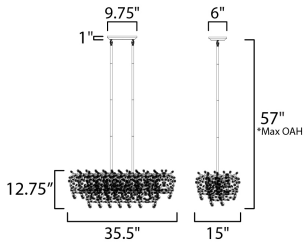

*max overall height

MEASUREMENTS

DIMENSION : 35.5" L x 15" W x 12.75" H
 MAX OAH : 57" OAH
 CANOPY : 6" W x 1" H x 10" L
 HANGING WEIGHT : 16.5 lb

LAMPING

INPUT VOLTAGE : 120V
 LUMENS : 3,500 Rated
 BULB : 7 x 4W LED G9 , 28W Total
 BULB INCLUDED : (Included)
 DIMMABLE : Yes
 COLOR_TEMP : 3000K