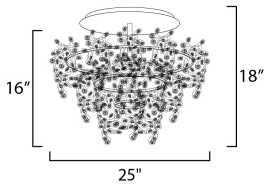

PRODUCT DESCRIPTION

The Comet collection's Polished Chrome and thousands of Beveled Glass Crystals creates countless reflective surfaces that delicately and boldly illuminate with its xenon light source.

MEASUREMENTS

DIMENSION : 25" L x 25" W x 16" H
 MAX OAH : 19" OAH
 HANGING WEIGHT : 13.64 lb

LAMPING

INPUT VOLTAGE : 120V
 LUMENS : 3,500 Rated
 BULB : 7 x 40W Xenon G9 , 280W Total
 BULB INCLUDED : (Included)
 DIMMABLE : Yes
 COLOR_TEMP : 2900K