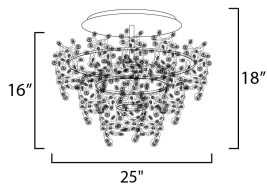

MEASUREMENTS

DIMENSION : 25" L x 25" W x 16" H
 MAX OAH : 19" OAH
 HANGING WEIGHT : 13.64 lb

LAMPING

INPUT VOLTAGE : 120V
 LUMENS : 3,500 Rated
 BULB : 7 x 40W Xenon G9 , 280W Total
 BULB INCLUDED : (Included)
 DIMMABLE : Yes
 COLOR_TEMP : 2900K