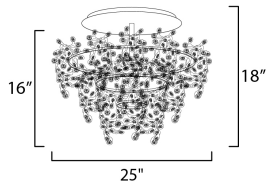

MEASUREMENTS

DIMENSION : 25" L x 25" W x 16" H
 MAX OAH : 19" OAH
 HANGING WEIGHT : 13.64 lb

LAMPING

INPUT VOLTAGE : 120V
 LUMENS : 3,500 Rated
 BULB : 7 x 40W Xenon G9 , 280W Total
 BULB INCLUDED : (Included)
 DIMMABLE : Yes
 COLOR_TEMP : 2900K