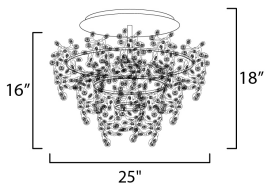

**ADDITIONAL**

RATED LIFE 2000 Hours  
OPERATING TEMPERATURE:  
-20°C (-4°F), 40°C (104°F)

**MEASUREMENTS**

DIMENSION : 25" L x 25" W x 16" H  
MAX OAH : 19" OAH  
HANGING WEIGHT : 13.64 lb

**LAMPING**

INPUT VOLTAGE : 120V  
LUMENS : 3,500 Rated  
BULB : 7 x 40W Xenon G9 , 280W Total  
BULB INCLUDED : (Included)  
DIMMABLE : Yes  
COLOR\_TEMP : 2900K