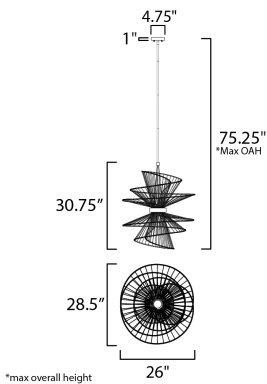

**PRODUCT DESCRIPTION**

A geometrical marvel of design and craft, the Zeta collection's abstract form seemingly twirls as if in movement. An elusive orb of clear glass casts light both up and downward through indelicate steel spindles in your choice of Natural Aged Brass, Matte Black or Matte White creating a remarkable filigree of light. Available in multiple sizes of pendants, a ceiling mount, and an ADA wall sconce, this collection of products serve as the ultimate focal point of a room.

**MEASUREMENTS**

DIMENSION : 28.5" L x 26" W x 30.75" H  
 MAX OAH : 75.25" OAH  
 CANOPY : 4.75" W x 1" H x 4.75" L  
 HANGING WEIGHT : 13.2 lb

**LAMPING**

INPUT VOLTAGE : 120V  
 LUMENS : 1,600 Rated (1,200 Del.)  
 BULB : 2 x 8W LED LED , 16W Total  
 BULB INCLUDED : (Integrated)  
 DIMMABLE : ELV or Triac CL  
 CRI : 90 CRI  
 COLOR\_TEMP : 3000K

**FINISHES OPTION**

-  Black (BK)
-  Matte White (MW)
-  Natural Aged Brass (NAB)

**MATERIAL**

Steel + Aluminum

**RATINGS**

cETLus  
 Damp Location

**ADDITIONAL**

SLOPE: 30  
 RATED LIFE 35000 Hours  
 OPERATING TEMPERATURE:  
 -20°C (-4°F), 40°C (104°F)