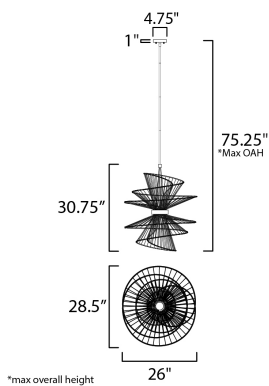

**PRODUCT DESCRIPTION**

A geometrical marvel of design and craft, the Zeta collection's abstract form seemingly twirls as if in movement. An elusive orb of clear glass casts light both up and downward through indelicate steel spindles in your choice of Natural Aged Brass, Matte Black or Matte White creating a remarkable filigree of light. Available in multiple sizes of pendants, a ceiling mount, and an ADA wall sconce, this collection of products serve as the ultimate focal point of a room.

**MEASUREMENTS**

DIMENSION : 28.5" L x 26" W x 30.75" H  
 MAX OAH : 75.25" OAH  
 CANOPY : 4.75" W x 1" H x 4.75" L  
 HANGING WEIGHT : 13.2 lb

**LAMPING**

INPUT VOLTAGE : 120V  
 LUMENS : 1,600 Rated (1,200 Del.)  
 BULB : 2 x 8W LED LED , 16W Total  
 BULB INCLUDED : (Integrated)  
 DIMMABLE : ELV or Triac CL  
 CRI : 90 CRI  
 COLOR\_TEMP : 3000K

**FINISHES OPTION**

-  Black (BK)
-  Matte White (MW)
-  Natural Aged Brass (NAB)

**MATERIAL**

Steel + Aluminum

**RATINGS**

cETLus  
 Damp Location

**ADDITIONAL**

SLOPE: 30  
 RATED LIFE 35000 Hours  
 OPERATING TEMPERATURE:  
 -20°C (-4°F), 40°C (104°F)