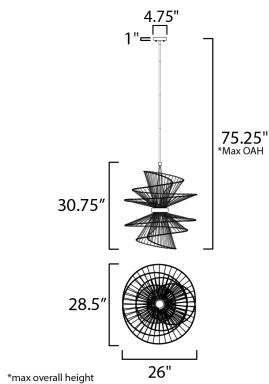

PRODUCT DESCRIPTION

A geometrical marvel of design and craft, the Zeta collection's abstract form seemingly twirls as if in movement. An elusive orb of clear glass casts light both up and downward through indelicate steel spindles in your choice of Natural Aged Brass, Matte Black or Matte White creating a remarkable filigree of light. Available in multiple sizes of pendants, a ceiling mount, and an ADA wall sconce, this collection of products serve as the ultimate focal point of a room.

MEASUREMENTS

DIMENSION : 28.5" L x 26" W x 30.75" H
 MAX OAH : 75.25" OAH
 CANOPY : 4.75" W x 1" H x 4.75" L
 HANGING WEIGHT : 13.2 lb

LAMPING

INPUT VOLTAGE : 120V
 LUMENS : 1,600 Rated (1,200 Del.)
 BULB : 2 x 8W LED LED , 16W Total
 BULB INCLUDED : (Integrated)
 DIMMABLE : ELV or Triac CL
 CRI : 90 CRI
 COLOR_TEMP : 3000K

FINISHES OPTION

- Black (BK)
- Matte White (MW)

MATERIAL

Steel + Aluminum

RATINGS

cETLus
 Damp Location

ADDITIONAL

SLOPE: 30
 RATED LIFE 35000 Hours
 OPERATING TEMPERATURE:
 -20°C (-4°F), 40°C (104°F)