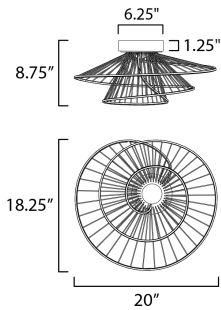

**PRODUCT DESCRIPTION**

A geometrical marvel of design and craft, the Zeta collection's abstract form seemingly twirls as if in movement. An elusive orb of clear glass casts light both up and downward through indelicate steel spindles in your choice of Natural Aged Brass, Matte Black or Matte White creating a remarkable filigree of light. Available in multiple sizes of pendants, a ceiling mount, and an ADA wall sconce, this collection of products serve as the ultimate focal point of a room.

**MEASUREMENTS**

DIMENSION : 18.25" L x 20" W x 8.75" H  
 CANOPY : 6.25" W x 1.25" H x 6.25" L  
 HANGING WEIGHT : 5.5 lb

**LAMPING**

INPUT VOLTAGE : 120V  
 LUMENS : 1,200 Rated (875 Del.)  
 BULB : 1 x 12W LED LED , 12W Total  
 BULB INCLUDED : (Integrated)  
 DIMMABLE : ELV or Triac CL  
 CRI : 90 CRI  
 COLOR\_TEMP : 3000K