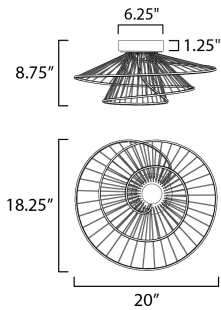

PRODUCT DESCRIPTION

A geometrical marvel of design and craft, the Zeta collection's abstract form seemingly twirls as if in movement. An elusive orb of clear glass casts light both up and downward through indelicate steel spindles in your choice of Natural Aged Brass, Matte Black or Matte White creating a remarkable filigree of light. Available in multiple sizes of pendants, a ceiling mount, and an ADA wall sconce, this collection of products serve as the ultimate focal point of a room.

MEASUREMENTS

DIMENSION : 18.25" L x 20" W x 8.75" H
 CANOPY : 6.25" W x 1.25" H x 6.25" L
 HANGING WEIGHT : 5.5 lb

LAMPING

INPUT VOLTAGE : 120V
 LUMENS : 1,200 Rated (875 Del.)
 BULB : 1 x 12W LED LED , 12W Total
 BULB INCLUDED : (Integrated)
 DIMMABLE : ELV or Triac CL
 CRI : 90 CRI
 COLOR_TEMP : 3000K