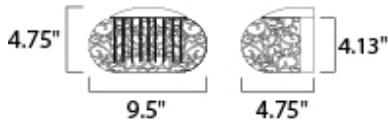

MEASUREMENTS

DIMENSION : 9.5" W x 4.75" H x 4.75" Ext
 MAX OAH : 9.5" W x 4.13" H
 HANGING WEIGHT : 2.2 lb

LAMPING

INPUT VOLTAGE : 120V
 LUMENS : 750 Rated
 BULB : 1 x 40W Xenon G9 , 40W Total
 BULB INCLUDED : (Included)
 DIMMABLE : Yes
 COLOR_TEMP : 2900K