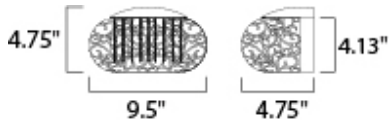

**MEASUREMENTS**

DIMENSION : 9.5" W x 4.75" H x 4.75" Ext  
 MAX OAH : 9.5" W x 4.13" H  
 HANGING WEIGHT : 2.2 lb

**LAMPING**

INPUT VOLTAGE : 120V  
 LUMENS : 750 Rated  
 BULB : 1 x 40W Xenon G9 , 40W Total  
 BULB INCLUDED : (Included)  
 DIMMABLE : Yes  
 COLOR\_TEMP : 2900K