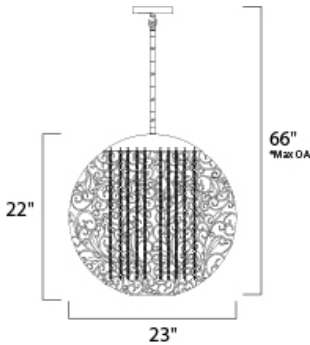

*max overall height of fixture

MEASUREMENTS

- DIMENSION : 23" L x 23" W x 22" H
- MAX OAH : 66" OAH
- CANOPY : 6" W x 0.75" H x 6" L
- HANGING WEIGHT : 18.74 lb

LAMPING

- INPUT VOLTAGE : 120V
- LUMENS : 6,750 Rated
- BULB : 9 x 40W Xenon G9 , 360W Total
- BULB INCLUDED : (Included)
- DIMMABLE : Yes
- COLOR_TEMP : 2900K