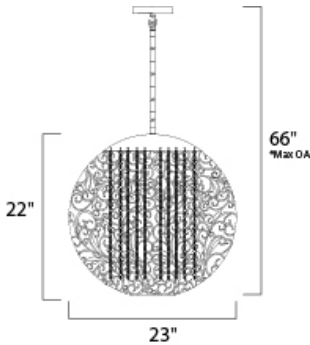

\*max overall height of fixture

**MEASUREMENTS**

- DIMENSION : 23" L x 23" W x 22" H
- MAX OAH : 66" OAH
- CANOPY : 6" W x 0.75" H x 6" L
- HANGING WEIGHT : 18.74 lb

**LAMPING**

- INPUT VOLTAGE : 120V
- LUMENS : 6,750 Rated
- BULB : 9 x 40W Xenon G9 , 360W Total
- BULB INCLUDED : (Included)
- DIMMABLE : Yes
- COLOR\_TEMP : 2900K