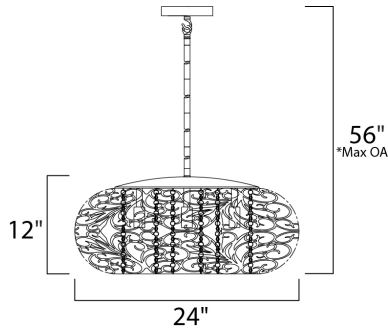

\*max overall height

**MEASUREMENTS**

DIMENSION : 24" L x 24" W x 12" H  
 MAX OAH : 56" OAH  
 CANOPY : 6" W x 0.75" H x 6" L  
 HANGING WEIGHT : 15.75 lb

**LAMPING**

INPUT VOLTAGE : 120V  
 LUMENS : 6,750 Rated  
 BULB : 9 x 3W LED G9 , 27W Total  
 BULB INCLUDED : (Included)  
 DIMMABLE : Yes  
 COLOR\_TEMP : 3000K