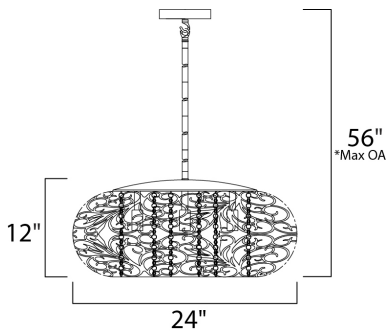

\*max overall height

**MEASUREMENTS**

DIMENSION : 24" L x 24" W x 12" H  
 MAX OAH : 56" OAH  
 CANOPY : 6" W x 0.75" H x 6" L  
 HANGING WEIGHT : 15.75 lb

**LAMPING**

INPUT VOLTAGE : 120V  
 LUMENS : 6,750 Rated  
 BULB : 9 x 3W LED G9 , 27W Total  
 BULB INCLUDED : (Included)  
 DIMMABLE : Yes  
 COLOR\_TEMP : 3000K