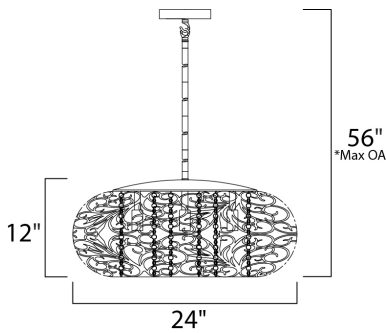

*max overall height

MEASUREMENTS

DIMENSION : 24" L x 24" W x 12" H
 MAX OAH : 56" OAH
 CANOPY : 6" W x 0.75" H x 6" L
 HANGING WEIGHT : 15.75 lb

LAMPING

INPUT VOLTAGE : 120V
 LUMENS : 6,750 Rated
 BULB : 9 x 3W LED G9 , 27W Total
 BULB INCLUDED : (Included)
 DIMMABLE : Yes
 COLOR_TEMP : 3000K