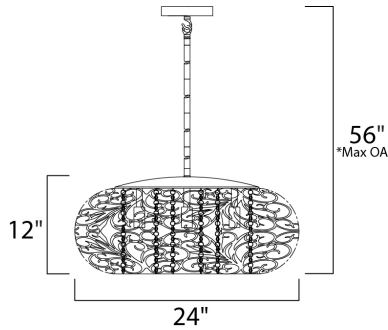

*max overall height

MEASUREMENTS

DIMENSION : 24" L x 24" W x 12" H
 MAX OAH : 56" OAH
 CANOPY : 6" W x 0.75" H x 6" L
 HANGING WEIGHT : 15.75 lb

LAMPING

INPUT VOLTAGE : 120V
 LUMENS : 6,750 Rated
 BULB : 9 x 3W LED G9 , 27W Total
 BULB INCLUDED : (Included)
 DIMMABLE : Yes
 COLOR_TEMP : 3000K