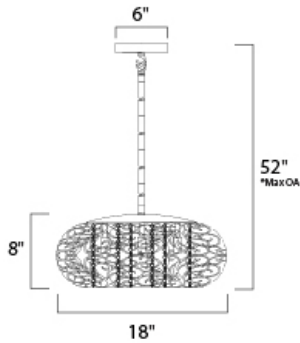

*max overall height of fixture

MEASUREMENTS

- DIMENSION : 18" L x 18" W x 8" H
- MAX OAH : 52" OAH
- CANOPY : 6" W x 0.75" H x 6" L
- HANGING WEIGHT : 9.83 lb

LAMPING

- INPUT VOLTAGE : 120V
- LUMENS : 5,250 Rated
- BULB : 7 x 3W LED G9 , 21W Total
- BULB INCLUDED : (Included)
- DIMMABLE : Yes
- COLOR_TEMP : 3000K