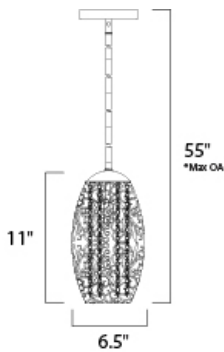

**PRODUCT DESCRIPTION**

The Arabesque collection's intricate patterns are formed in metal and finished in Golden Silver. Strands of crystal beads add sparkle as they shimmer through the Xenon lamps. Unique oval-shaped pendants add a touch of class to any room.

\*max overall height of fixture

**MEASUREMENTS**

- DIMENSION : 6.5" L x 6.5" W x 11" H
- MAX OAH : 55" OAH
- CANOPY : 6" W x 0.75" H x 6" L
- HANGING WEIGHT : 3.04 lb

**LAMPING**

- INPUT VOLTAGE : 120V
- LUMENS : 750 Rated
- BULB : 1 x 40W Xenon G9 , 40W Total
- BULB INCLUDED : (Included)
- DIMMABLE : Yes
- COLOR\_TEMP : 2900K