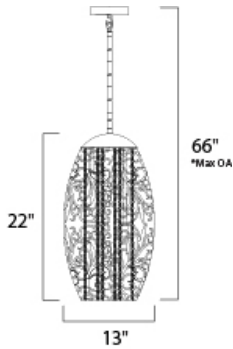

*max overall height of fixture

MEASUREMENTS

DIMENSION : 13" L x 13" W x 22" H
 MAX OAH : 66" OAH
 HANGING WEIGHT : 12.79 lb

LAMPING

INPUT VOLTAGE : 120V
 LUMENS : 4,500 Rated
 BULB : 6 x 3W LED G9 , 18W Total
 BULB INCLUDED : (Included)
 DIMMABLE : Yes
 COLOR_TEMP : 3000K