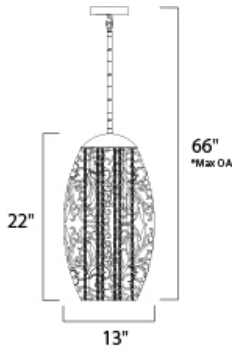

\*max overall height of fixture

**MEASUREMENTS**

DIMENSION : 13" L x 13" W x 22" H  
 MAX OAH : 66" OAH  
 HANGING WEIGHT : 12.79 lb

**LAMPING**

INPUT VOLTAGE : 120V  
 LUMENS : 2,400 Rated  
 BULB : 6 x 3W LED G9 , 18W Total  
 BULB INCLUDED : (Included)  
 DIMMABLE : Yes  
 COLOR\_TEMP : 3000K