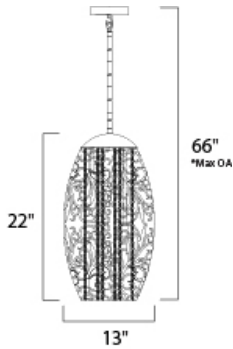

*max overall height of fixture

MEASUREMENTS

DIMENSION : 13" L x 13" W x 22" H
 MAX OAH : 66" OAH
 HANGING WEIGHT : 12.79 lb

LAMPING

INPUT VOLTAGE : 120V
 LUMENS : 2,400 Rated
 BULB : 6 x 3W LED G9 , 18W Total
 BULB INCLUDED : (Included)
 DIMMABLE : Yes
 COLOR_TEMP : 3000K