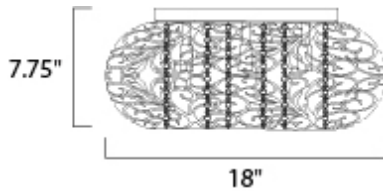

MEASUREMENTS

DIMENSION : 18" L x 18" W x 7.75" H
 CANOPY : 11.8" W x 0.75" H x 11.8" L
 HANGING WEIGHT : 6.52 lb

LAMPING

INPUT VOLTAGE : 120V
 LUMENS : 5,250 Rated
 BULB : 7 x 3W LED G9 , 21W Total
 BULB INCLUDED : (Included)
 DIMMABLE : Yes
 COLOR_TEMP : 3000K