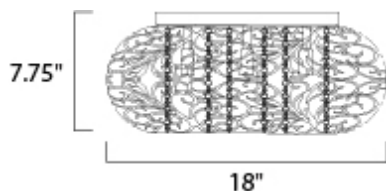

**MEASUREMENTS**

DIMENSION : 18" L x 18" W x 7.75" H  
 CANOPY : 11.8" W x 0.75" H x 11.8" L  
 HANGING WEIGHT : 6.52 lb

**LAMPING**

INPUT VOLTAGE : 120V  
 LUMENS : 5,250 Rated  
 BULB : 7 x 3W LED G9 , 21W Total  
 BULB INCLUDED : (Included)  
 DIMMABLE : Yes  
 COLOR\_TEMP : 3000K