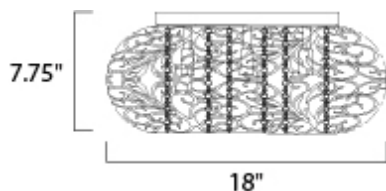

MEASUREMENTS

DIMENSION : 18" L x 18" W x 7.75" H
 CANOPY : 11.8" W x 0.75" H x 11.8" L
 HANGING WEIGHT : 6.52 lb

LAMPING

INPUT VOLTAGE : 120V
 LUMENS : 5,250 Rated
 BULB : 7 x 3W LED G9 , 21W Total
 BULB INCLUDED : (Included)
 DIMMABLE : Yes
 COLOR_TEMP : 3000K