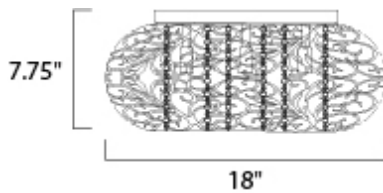

MEASUREMENTS

DIMENSION : 18" L x 18" W x 7.75" H
 CANOPY : 11.8" W x 0.75" H x 11.8" L
 HANGING WEIGHT : 6.52 lb

LAMPING

INPUT VOLTAGE : 120V
 LUMENS : 5,250 Rated
 BULB : 7 x 3W LED G9 , 21W Total
 BULB INCLUDED : (Included)
 DIMMABLE : Yes
 COLOR_TEMP : 3000K