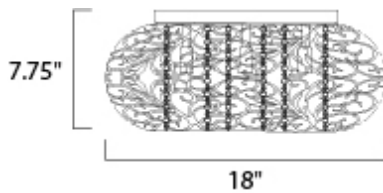

**MEASUREMENTS**

DIMENSION : 18" L x 18" W x 7.75" H  
 CANOPY : 11.8" W x 0.75" H x 11.8" L  
 HANGING WEIGHT : 6.52 lb

**LAMPING**

INPUT VOLTAGE : 120V  
 LUMENS : 5,250 Rated  
 BULB : 7 x 3W LED G9 , 21W Total  
 BULB INCLUDED : (Included)  
 DIMMABLE : Yes  
 COLOR\_TEMP : 3000K