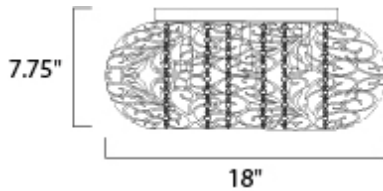

**MEASUREMENTS**

DIMENSION : 18" L x 18" W x 7.75" H  
 CANOPY : 11.8" W x 0.75" H x 11.8" L  
 HANGING WEIGHT : 6.52 lb

**LAMPING**

INPUT VOLTAGE : 120V  
 LUMENS : 5,250 Rated  
 BULB : 7 x 3W LED G9 , 21W Total  
 BULB INCLUDED : (Included)  
 DIMMABLE : Yes  
 COLOR\_TEMP : 3000K