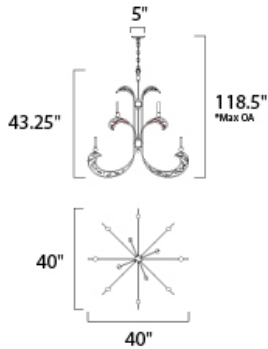

PRODUCT DESCRIPTION

This collection features arms of petite square tubing formed in a unique shape that frames a graceful vine of metal and glass leaves. Finished in our rich Russet that contrasts beautifully with the Clear glass accents. Excellent craftsmanship and attention to detail make this collection a proud addition to any home

*max overall height of fixture

MEASUREMENTS

- DIMENSION : 40" L x 40" W x 43.25" H
- MAX OAH : 118.5" OAH
- CANOPY : 5" W x 1" H x 5" L
- HANGING WEIGHT : 41.8 lb

LAMPING

- INPUT VOLTAGE : V
- BULB : 12 x 40W Incandescent E12 Candelabra , 480W Total
- BULB INCLUDED : (Not Included)
- DIMMABLE : Yes

FINISHES OPTION

- Russet (RT)

GLASS

Clear CL

MATERIAL

Steel, Crystal

RATINGS

cULus
Dry Location