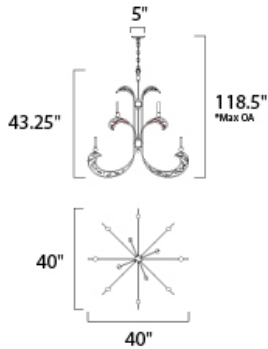

PRODUCT DESCRIPTION

This collection features arms of petite square tubing formed in a unique shape that frames a graceful vine of metal and glass leaves. Finished in our rich Russet that contrasts beautifully with the Clear glass accents. Excellent craftsmanship and attention to detail make this collection a proud addition to any home

*max overall height of fixture

MEASUREMENTS

DIMENSION : 40" L x 40" W x 43.25" H
 MAX OAH : 118.5" OAH
 CANOPY : 5" W x 1" H x 5" L
 HANGING WEIGHT : 41.8 lb

LAMPING

INPUT VOLTAGE : V
 BULB : 12 x 40W Incandescent E12 Candelabra , 480W Total
 BULB INCLUDED : (Not Included)
 DIMMABLE : Yes

FINISHES OPTION

 Russet (RT)

GLASS

Clear CL

MATERIAL

Steel, Crystal

RATINGS

cULus
 Dry Location