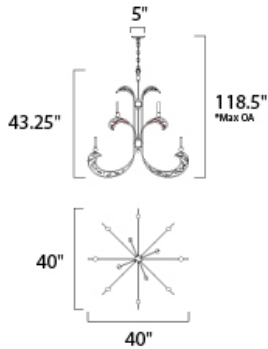

**PRODUCT DESCRIPTION**

This collection features arms of petite square tubing formed in a unique shape that frames a graceful vine of metal and glass leaves. Finished in our rich Russet that contrasts beautifully with the Clear glass accents. Excellent craftsmanship and attention to detail make this collection a proud addition to any home

\*max overall height of fixture

**MEASUREMENTS**

DIMENSION : 40" L x 40" W x 43.25" H  
 MAX OAH : 118.5" OAH  
 CANOPY : 5" W x 1" H x 5" L  
 HANGING WEIGHT : 41.8 lb

**LAMPING**

INPUT VOLTAGE : V  
 BULB : 12 x 40W Incandescent E12 Candelabra , 480W Total  
 BULB INCLUDED : (Not Included)  
 DIMMABLE : Yes

**FINISHES OPTION**

 Russet (RT)

**GLASS**

Clear CL

**MATERIAL**

Steel, Crystal

**RATINGS**

cULus  
 Dry Location