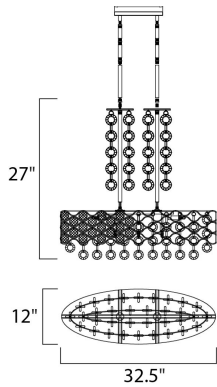

**PRODUCT DESCRIPTION**

Chains of faceted crystal rings are linked together by Polished Chrome jewelry bands that cascade from the top and through the fixture. The exterior shade of wave-like metal encases multi-faceted Beveled Crystal jewels, which sparkle from the light of the Xenon lamps included with each fixture.

**MEASUREMENTS**

DIMENSION : 32.5" L x 12" W x 27" H  
 MAX OAH : 53.75" OAH  
 HANGING WEIGHT : 28.6 lb

**LAMPING**

INPUT VOLTAGE : 120V  
 BULB : 12 x 40W Xenon G9 , 480W Total  
 BULB INCLUDED : (Included)  
 DIMMABLE : Yes