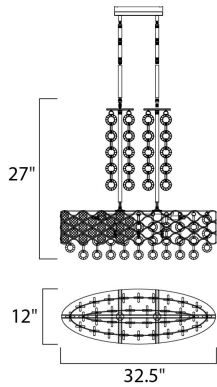

PRODUCT DESCRIPTION

Chains of faceted crystal rings are linked together by Polished Chrome jewelry bands that cascade from the top and through the fixture. The exterior shade of wave-like metal encases multi-faceted Beveled Crystal jewels, which sparkle from the light of the Xenon lamps included with each fixture.

MEASUREMENTS

DIMENSION : 32.5" L x 12" W x 27" H
 MAX OAH : 53.75" OAH
 HANGING WEIGHT : 28.6 lb

LAMPING

INPUT VOLTAGE : 120V
 BULB : 12 x 40W Xenon G9 , 480W Total
 BULB INCLUDED : (Included)
 DIMMABLE : Yes