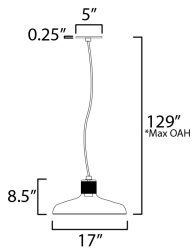

\*max overall height

**MEASUREMENTS**

- DIMENSION : 17" L x 17" W x 8.5" H
- MAX OAH : 129" OAH
- CANOPY : 5" W x 0.25" H x 5" L
- HANGING WEIGHT : 9.05 lb

**LAMPING**

- INPUT VOLTAGE : 120V
- BULB : 1 x 60W Incandescent E26 Medium , 60W Total
- BULB INCLUDED : (Not Included)
- DIMMABLE : Y