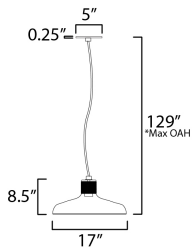

MEASUREMENTS

- DIMENSION : 17" L x 17" W x 8.5" H
- MAX OAH : 129" OAH
- CANOPY : 5" W x 0.25" H x 5" L
- HANGING WEIGHT : 9.05 lb

LAMPING

- INPUT VOLTAGE : 120V
- BULB : 1 x 60W Incandescent E26 Medium , 60W Total
- BULB INCLUDED : (Not Included)
- DIMMABLE : Y