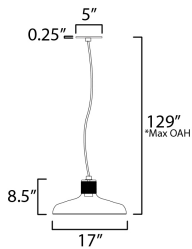

MEASUREMENTS

- DIMENSION : 17" L x 17" W x 8.5" H
- MAX OAH : 129" OAH
- CANOPY : 5" W x 0.25" H x 5" L
- HANGING WEIGHT : 9.05 lb

LAMPING

- INPUT VOLTAGE : 120V
- BULB : 1 x 60W Incandescent E26 Medium , 60W Total
- BULB INCLUDED : (Not Included)
- DIMMABLE : Y