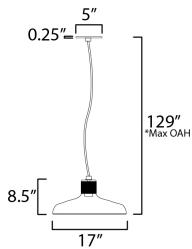

\*max overall height

**MEASUREMENTS**

- DIMENSION : 17" L x 17" W x 8.5" H
- MAX OAH : 129" OAH
- CANOPY : 5" W x 0.25" H x 5" L
- HANGING WEIGHT : 9.05 lb

**LAMPING**

- INPUT VOLTAGE : 120V
- BULB : 1 x 60W Incandescent E26 Medium , 60W Total
- BULB INCLUDED : (Not Included)
- DIMMABLE : Y