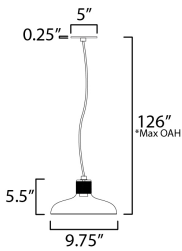

\*max overall height

**MEASUREMENTS**

- DIMENSION : 9.75" L x 9.75" W x 5.5" H
- MAX OAH : 126" OAH
- CANOPY : 5" W x 0.25" H x 5" L
- HANGING WEIGHT : 4.99 lb

**LAMPING**

- INPUT VOLTAGE : 120V
- BULB : 1 x 60W Incandescent E26 Medium , 60W Total
- BULB INCLUDED : (Not Included)
- DIMMABLE : Y