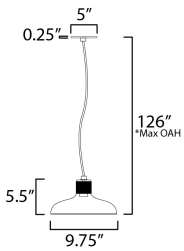

*max overall height

MEASUREMENTS

DIMENSION : 9.75" L x 9.75" W x 5.5" H
 MAX OAH : 126" OAH
 CANOPY : 5" W x 0.25" H x 5" L
 HANGING WEIGHT : 4.99 lb

LAMPING

INPUT VOLTAGE : 120V
 BULB : 1 x 60W Incandescent E26 Medium , 60W Total
 BULB INCLUDED : (Not Included)
 DIMMABLE : Y