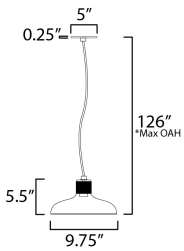

*max overall height

MEASUREMENTS

DIMENSION : 9.75" L x 9.75" W x 5.5" H
 MAX OAH : 126" OAH
 CANOPY : 5" W x 0.25" H x 5" L
 HANGING WEIGHT : 4.99 lb

LAMPING

INPUT VOLTAGE : 120V
 BULB : 1 x 60W Incandescent E26 Medium , 60W Total
 BULB INCLUDED : (Not Included)
 DIMMABLE : Triac or ELV