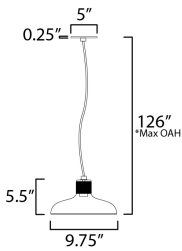

*max overall height

MEASUREMENTS

DIMENSION : 9.75" L x 9.75" W x 5.5" H
 MAX OAH : 126" OAH
 CANOPY : 5" W x 0.25" H x 5" L
 HANGING WEIGHT : 4.99 lb

LAMPING

INPUT VOLTAGE : 120V
 BULB : 1 x 60W Incandescent E26 Medium , 60W Total
 BULB INCLUDED : (Not Included)
 DIMMABLE : Y