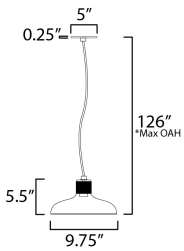

*max overall height

MEASUREMENTS

- DIMENSION : 9.75" L x 9.75" W x 5.5" H
- MAX OAH : 126" OAH
- CANOPY : 5" W x 0.25" H x 5" L
- HANGING WEIGHT : 4.99 lb

LAMPING

- INPUT VOLTAGE : 120V
- BULB : 1 x 60W Incandescent E26 Medium , 60W Total
- BULB INCLUDED : (Not Included)
- DIMMABLE : Y