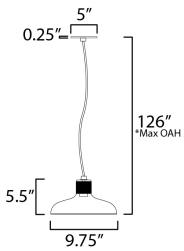

\*max overall height

**MEASUREMENTS**

- DIMENSION : 9.75" L x 9.75" W x 5.5" H
- MAX OAH : 126" OAH
- CANOPY : 5" W x 0.25" H x 5" L
- HANGING WEIGHT : 4.99 lb

**LAMPING**

- INPUT VOLTAGE : 120V
- BULB : 1 x 60W Incandescent E26 Medium , 60W Total
- BULB INCLUDED : (Not Included)
- DIMMABLE : Y