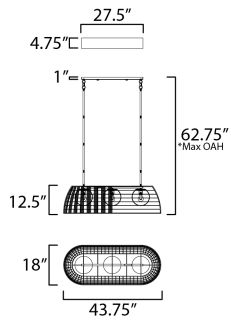

PRODUCT DESCRIPTION

Varied cotton ropes in an Off-White finish are hand woven in a decorative pattern along a metal frame finished in Gold. Housed within these artisanal shades, Satin White glass globes softly diffuse enclosed lamps.

*max overall height

MEASUREMENTS

- DIMENSION : 18" L x 43.75" W x 12.5" H
- MAX OAH : 61.25" OAH
- CANOPY : 27.5" W x 1" H x 4.75" L
- HANGING WEIGHT : 20.9 lb

LAMPING

- INPUT VOLTAGE : 120V
- BULB : 3 x 60W Incandescent E26 Medium , 180W Total
- BULB INCLUDED : (Not Included)
- DIMMABLE : Y