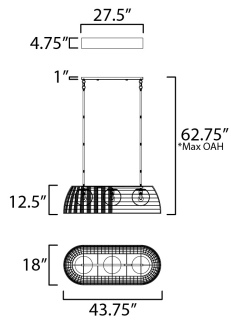

**PRODUCT DESCRIPTION**

Varied cotton ropes in an Off-White finish are hand woven in a decorative pattern along a metal frame finished in Gold. Housed within these artisanal shades, Satin White glass globes softly diffuse enclosed lamps.

**MEASUREMENTS**

- DIMENSION : 18" L x 43.75" W x 12.5" H
- MAX OAH : 61.25" OAH
- CANOPY : 27.5" W x 1" H x 4.75" L
- HANGING WEIGHT : 20.9 lb

**LAMPING**

- INPUT VOLTAGE : 120V
- BULB : 3 x 60W Incandescent E26 Medium , 180W Total
- BULB INCLUDED : (Not Included)
- DIMMABLE : Triac or ELV