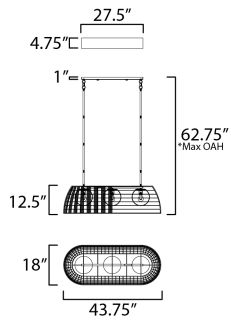

PRODUCT DESCRIPTION

Varied cotton ropes in an Off-White finish are hand woven in a decorative pattern along a metal frame finished in Gold. Housed within these artisanal shades, Satin White glass globes softly diffuse enclosed lamps.

MEASUREMENTS

- DIMENSION : 18" L x 43.75" W x 12.5" H
- MAX OAH : 61.25" OAH
- CANOPY : 27.5" W x 1" H x 4.75" L
- HANGING WEIGHT : 20.9 lb

LAMPING

- INPUT VOLTAGE : 120V
- BULB : 3 x 60W Incandescent E26 Medium , 180W Total
- BULB INCLUDED : (Not Included)
- DIMMABLE : Triac or ELV