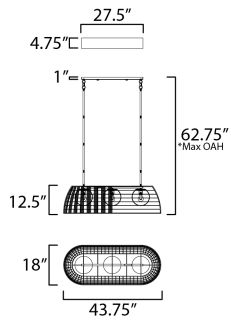

**PRODUCT DESCRIPTION**

Varied cotton ropes in an Off-White finish are hand woven in a decorative pattern along a metal frame finished in Gold. Housed within these artisanal shades, Satin White glass globes softly diffuse enclosed lamps.

**MEASUREMENTS**

- DIMENSION : 18" L x 43.75" W x 12.5" H
- MAX OAH : 61.25" OAH
- CANOPY : 27.5" W x 1" H x 4.75" L
- HANGING WEIGHT : 20.9 lb

**LAMPING**

- INPUT VOLTAGE : 120V
- BULB : 3 x 60W Incandescent E26 Medium , 180W Total
- BULB INCLUDED : (Not Included)
- DIMMABLE : Y

\*max overall height

**FINISHES OPTION**

- Gold (GLD)

**GLASS**

Satin White SW

**MATERIAL**

Steel, Rope, Glass

**RATINGS**