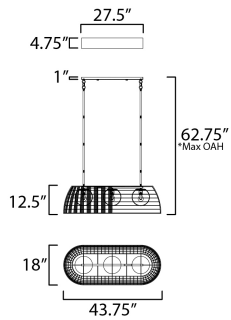

**PRODUCT DESCRIPTION**

Varied cotton ropes in an Off-White finish are hand woven in a decorative pattern along a metal frame finished in Gold. Housed within these artisanal shades, Satin White glass globes softly diffuse enclosed lamps.

\*max overall height

**MEASUREMENTS**

- DIMENSION : 18" L x 43.75" W x 12.5" H
- MAX OAH : 61.25" OAH
- CANOPY : 27.5" W x 1" H x 4.75" L
- HANGING WEIGHT : 20.9 lb

**LAMPING**

- INPUT VOLTAGE : 120V
- BULB : 3 x 60W Incandescent E26 Medium , 180W Total
- BULB INCLUDED : (Not Included)
- DIMMABLE : Y