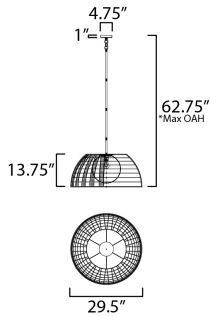

*max overall height

MEASUREMENTS

- DIMENSION : 29.5" L x 29.5" W x 13.75" H
- MAX OAH : 62.75" OAH
- CANOPY : 4.75" W x 1" H x 4.75" L
- HANGING WEIGHT : 9.9 lb

LAMPING

- INPUT VOLTAGE : 120V
- BULB : 1 x 60W Incandescent E26 Medium , 60W Total
- BULB INCLUDED : (Not Included)
- DIMMABLE : Triac or ELV