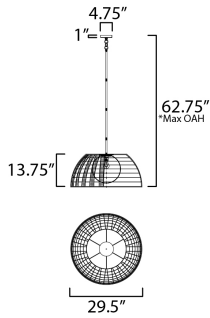

**PRODUCT DESCRIPTION**

Varied cotton ropes in an Off-White finish are hand woven in a decorative pattern along a metal frame finished in Gold. Housed within these artisanal shades, Satin White glass globes softly diffuse enclosed lamps.

\*max overall height

**MEASUREMENTS**

- DIMENSION : 29.5" L x 29.5" W x 13.75" H
- MAX OAH : 62.75" OAH
- CANOPY : 4.75" W x 1" H x 4.75" L
- HANGING WEIGHT : 9.9 lb

**LAMPING**

- INPUT VOLTAGE : 120V
- BULB : 1 x 60W Incandescent E26 Medium , 60W Total
- BULB INCLUDED : (Not Included)
- DIMMABLE : Y