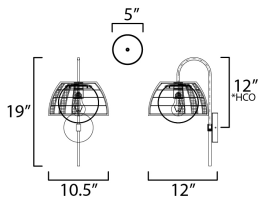

LAMPING

INPUT VOLTAGE : 120V
BULB : 1 x 60W Incandescent E26 Medium , 60W Total
BULB INCLUDED : (Not Included)
DIMMABLE : Triac or ELV
LIGHTING_DIRECTION : Omni