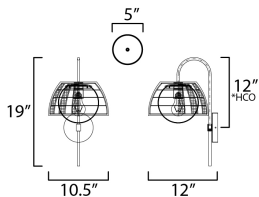

LAMPING

INPUT VOLTAGE : 120V
BULB : 1 x 60W Incandescent E26 Medium , 60W Total
BULB INCLUDED : (Not Included)
DIMMABLE : Y
LIGHTING_DIRECTION : Omni