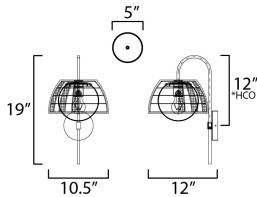

LAMPING

INPUT VOLTAGE : 120V
BULB : 1 x 60W Incandescent E26 Medium , 60W Total
BULB INCLUDED : (Not Included)
DIMMABLE : Triac or ELV
LIGHTING_DIRECTION : Omni