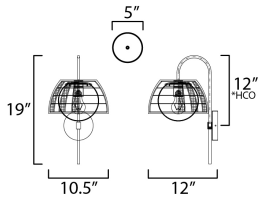

LAMPING

INPUT VOLTAGE : 120V
BULB : 1 x 60W Incandescent E26 Medium , 60W Total
BULB INCLUDED : (Not Included)
DIMMABLE : Y
LIGHTING_DIRECTION : Omni