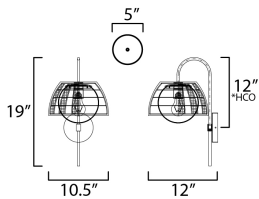

LAMPING

INPUT VOLTAGE : 120V
BULB : 1 x 60W Incandescent E26 Medium , 60W Total
BULB INCLUDED : (Not Included)
DIMMABLE : Y
LIGHTING_DIRECTION : Omni