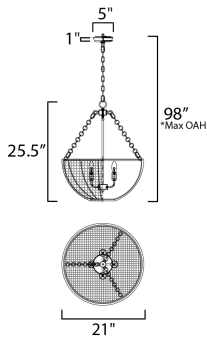

*max overall height

MEASUREMENTS

DIMENSION : 21" L x 21" W x 25.5" H
 MAX OAH : 98" OAH
 CANOPY : 5" W x 1" H x 5" L
 HANGING WEIGHT : 7.26 lb

LAMPING

INPUT VOLTAGE : 120V
 BULB : 4 x 60W Incandescent E12 Candelabra , 240W Total
 BULB INCLUDED : (Not Included)
 DIMMABLE : Y