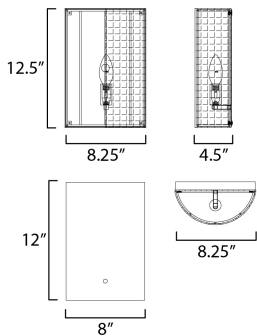

**MEASUREMENTS**

DIMENSION : 8.25" W x 12.25" H x 4.5" Ext  
MAX OAH : 8" W x 12" H  
HANGING WEIGHT : 2.75 lb

**LAMPING**

INPUT VOLTAGE : 120V  
BULB : 1 x 60W Incandescent E26 Medium , 60W Total  
BULB INCLUDED : (Not Included)  
DIMMABLE : Y  
LIGHTING\_DIRECTION : Omni