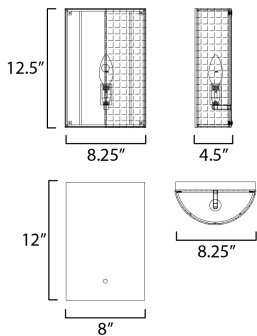

MEASUREMENTS

DIMENSION : 8.25" W x 12.25" H x 4.5" Ext
MAX OAH : 8" W x 12" H
HANGING WEIGHT : 2.75 lb

LAMPING

INPUT VOLTAGE : 120V
BULB : 1 x 60W Incandescent E26 Medium , 60W Total
BULB INCLUDED : (Not Included)
DIMMABLE : Y
LIGHTING_DIRECTION : Omni