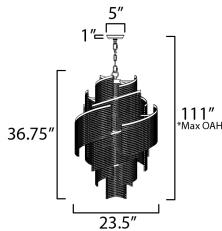

PRODUCT DESCRIPTION

Cascading strands of square Weathered Wood beads are suspended on an offset spiraling frame finished in hand-applied Golden Silver leaf. The craftsmanship of the design is complimented by the soft glow of light within adding ambience to any space. Available in two sizes of pendants, a semi-flush mount, linear chandelier and large wall sconce.

MEASUREMENTS

DIMENSION : 23.5" L x 23.5" W x 36.75" H
 MAX OAH : 111" OAH
 CANOPY : 5" W x 1" H x 5" L
 HANGING WEIGHT : 8.96 lb

LAMPING

INPUT VOLTAGE : 120V
 BULB : 7 x 60W Incandescent E26 Medium , 420W Total
 BULB INCLUDED : (Not Included)
 DIMMABLE : Y

*max overall height

FINISHES OPTION

 Golden Silver (GS)

MATERIAL

Steel, Wood Beads

RATINGS

cULus
 Dry Location

ADDITIONAL