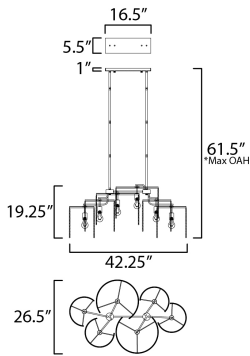

*max overall height

MEASUREMENTS

- DIMENSION : 42.25" L x 26.5" W x 19.25" H
- MAX OAH : 61.5" OAH
- CANOPY : 16.5" W x 1" H x 5.5" L
- HANGING WEIGHT : 10.1 lb

LAMPING

- INPUT VOLTAGE : 120V
- BULB : 6 x 60W Incandescent E26 Medium , 360W Total
- BULB INCLUDED : (Not Included)
- DIMMABLE : Y

FINISHES OPTION

- Golden Silver (GS)

MATERIAL

Steel, Wood Beads

RATINGS

cULus
Dry Location

ADDITIONAL

OPERATING TEMPERATURE:
-20°C (-4°F), 40°C (104°F)