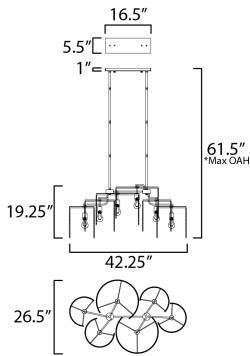

*max overall height

MEASUREMENTS

DIMENSION : 42.25" L x 26.5" W x 19.25" H
 MAX OAH : 61.5" OAH
 CANOPY : 16.5" W x 1" H x 5.5" L
 HANGING WEIGHT : 10.1 lb

LAMPING

INPUT VOLTAGE : 120V
 BULB : 6 x 60W Incandescent E26 Medium , 360W Total
 BULB INCLUDED : (Not Included)
 DIMMABLE : Y

FINISHES OPTION

 Golden Silver (GS)

MATERIAL

Steel, Wood Beads

RATINGS

cULus
 Dry Location

ADDITIONAL

OPERATING TEMPERATURE:
 -20°C (-4°F), 40°C (104°F)