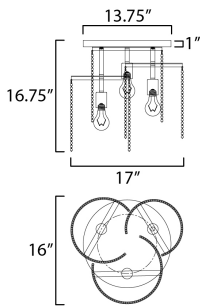

**MEASUREMENTS**

DIMENSION : 17" L x 16" W x 16.75" H  
 CANOPY : 13.75" W x 1" H x 13.75" L  
 HANGING WEIGHT : 3.7 lb

**LAMPING**

INPUT VOLTAGE : 120V  
 BULB : 3 x 60W Incandescent E26 Medium , 180W Total  
 BULB INCLUDED : (Not Included)  
 DIMMABLE : Y